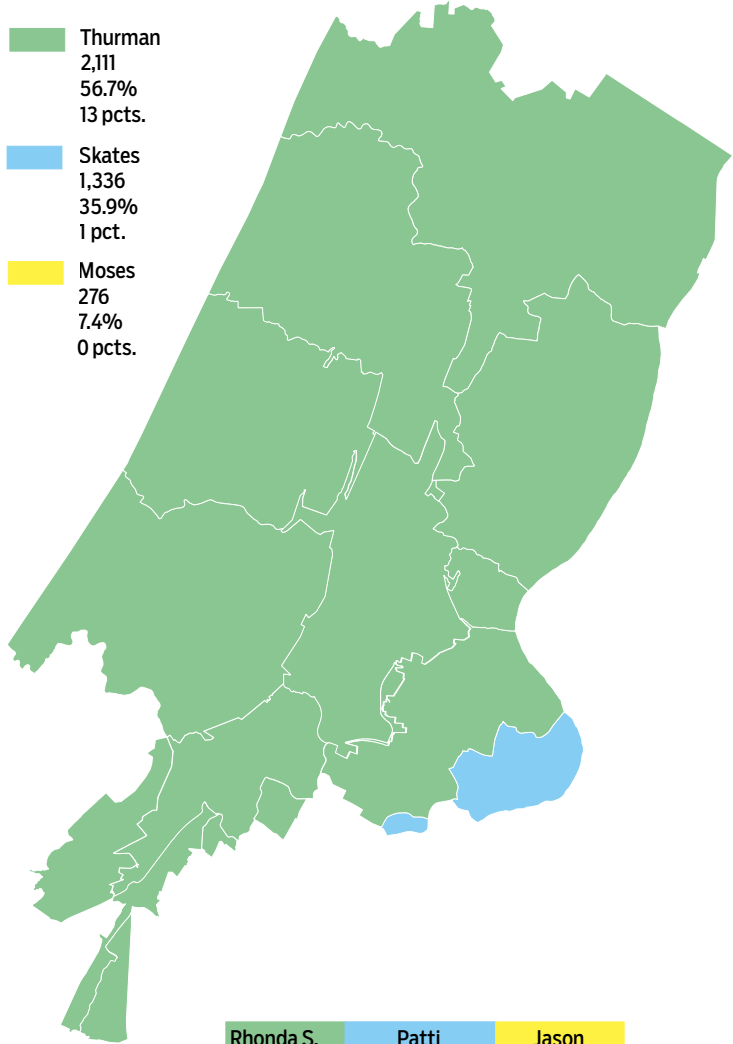

Hamilton County School Board, District 1

Precinct	Rhonda S. Thurman	Patti Skates	Jason Moses	Write-in
Bakewell 1	69	24	6	0
Bakewell 2	229	190	27	0
Dallas 1	219	171	39	0
Dallas 2	94	95	19	0
Falling Water	130	44	51	1
Flat Top Mountain	51	33	2	0
Mowbray	161	96	6	0
Northwoods 1	103	95	28	2
Northwoods 2	76	42	8	0
Sale Creek	185	66	9	0
Soddy-Daisy 1	345	276	40	0
Soddy-Daisy 2	296	118	26	0
Soddy-Daisy 3	88	58	11	0
Soddy-Daisy 4	65	28	4	0