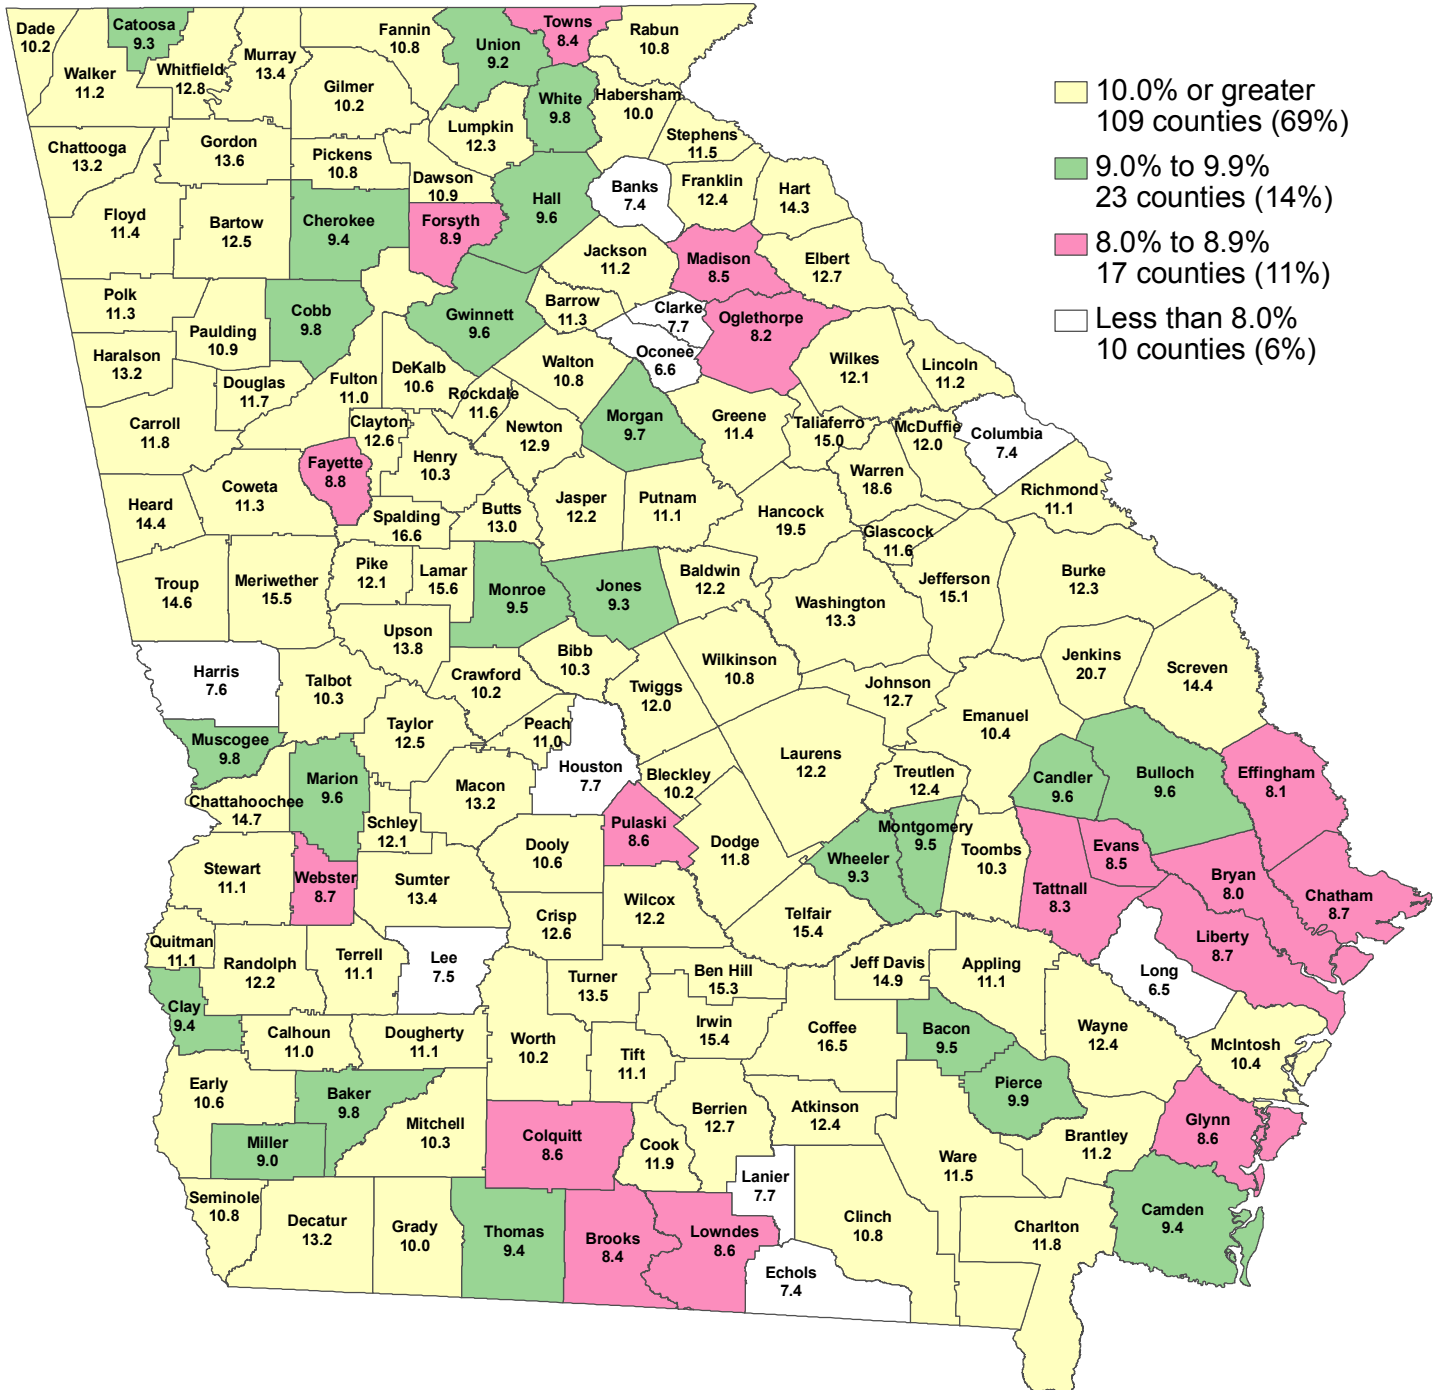

UNEMPLOYMENT RATE BY COUNTIES

JUNE 2009

Georgia's Unemployment Rate: 10.5%
(not seasonally adjusted)