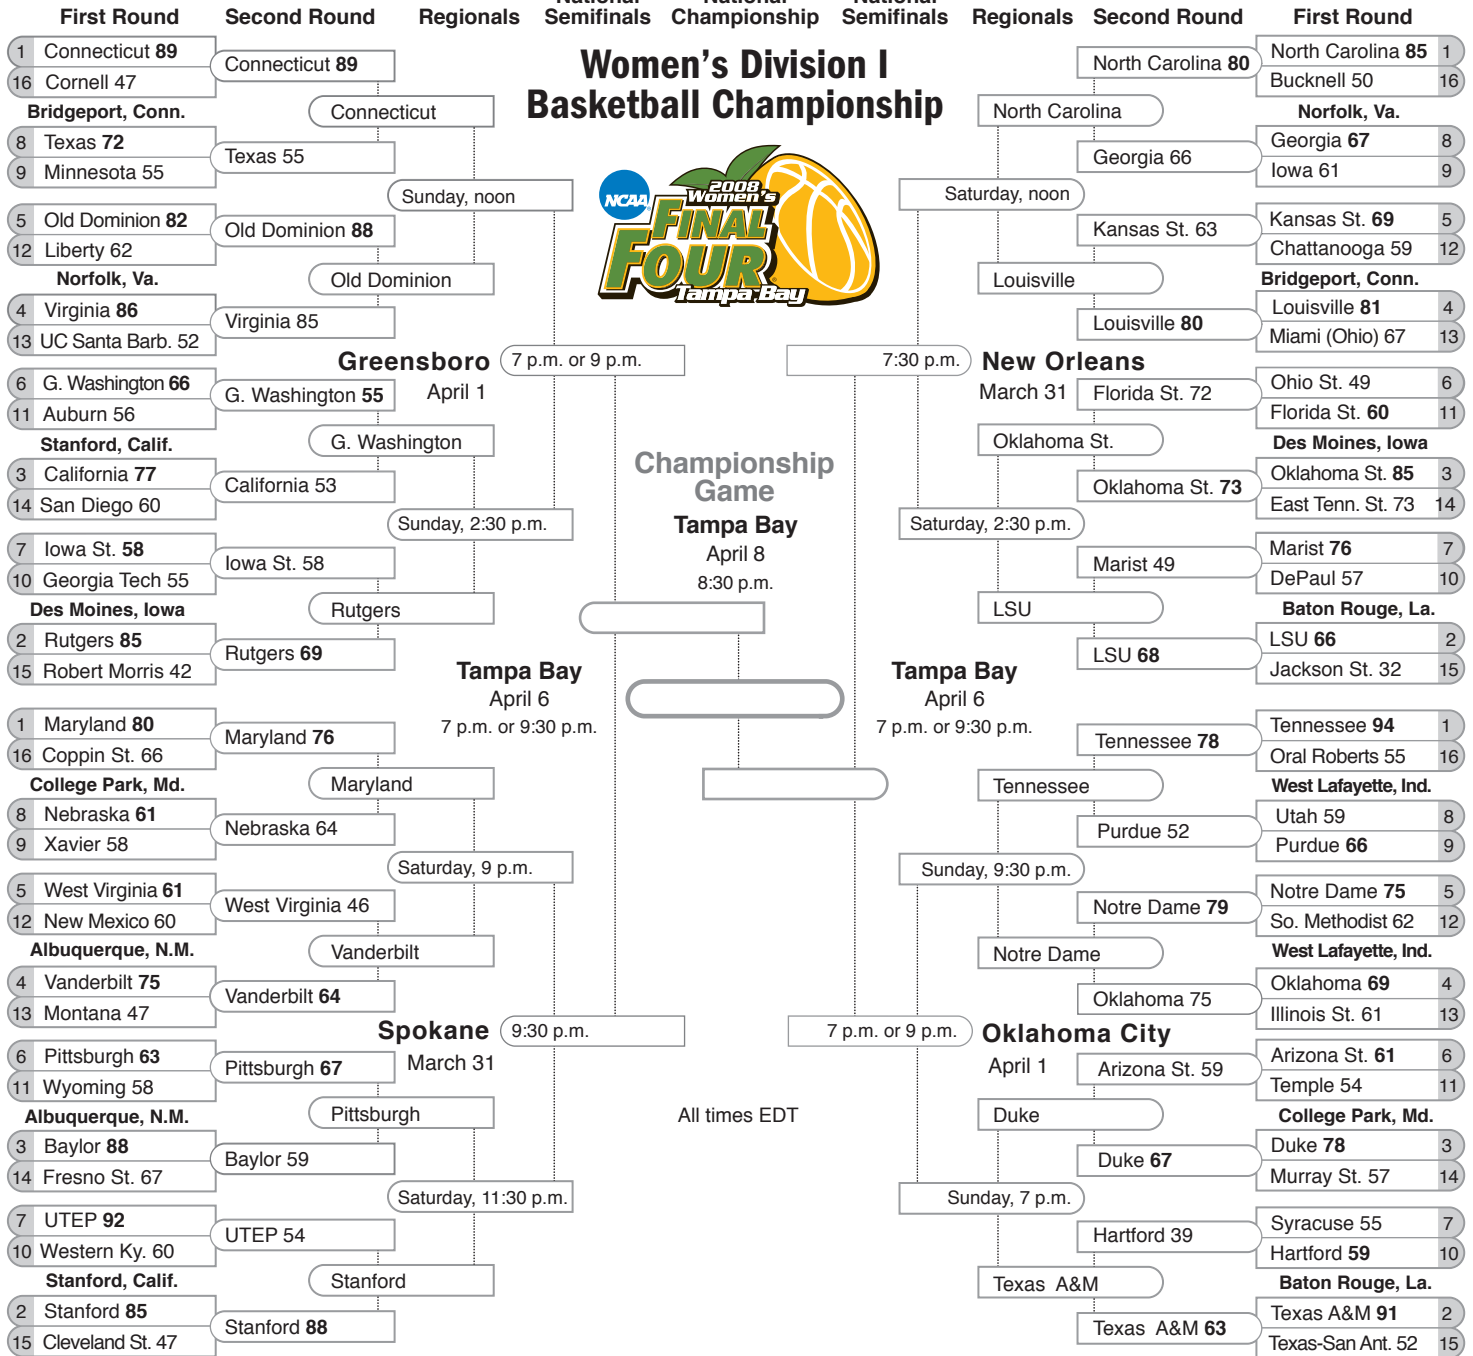

National Semifinals National Championship National Semifinals

Women's Division I Basketball Championship

Championship Game
Tampa Bay
April 8
8:30 p.m.

All times EDT

<AP> NCAA W BRACKET 032608: Bracket for the 2008 NCAA Women's Division I Basketball Championship; 4c x 7 inches; 195.7 mm x 178 mm; with related stories; staff; ETA 2 p.m. </AP>